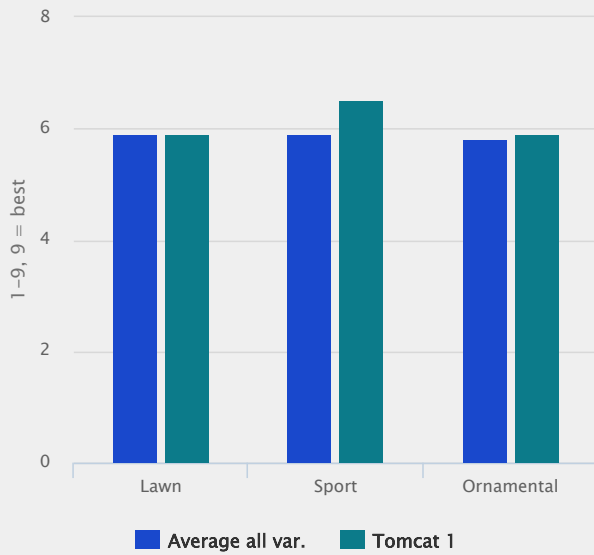

TOMCAT 1

Festuca arundinacea

- Very high wear tolerance
- Maximum turf density
- Medium to dark leaf colour
- Nice winter appearance

High wear tolerance

The superior wear tolerance summer and winter makes TOMCAT 1 an unavoidable consideration when choosing seed for high-traffic uses. The very high shoot density improves the visual merit.

Medium to dark green colour

The colour of TOMCAT 1 is representative of the average of varieties listed in France, being more bright-green than the majority of new releases. This gives an appreciable alternative when composing 1st class mixtures.

Disease tolerant and excellent visual merit during winter

The visual merit during the winter months are far above average and the good disease tolerance ensures the stability of the attractive turf.

Technical Specifications

- Tall fescue
- 1st class dark to medium green sports dedicated cultivar
- Listed/recommended in EU
BY FR RU TR UA

Specification and ratings

Index for type of use

Source: GEVES Bulletin Gazon 2007 (France)